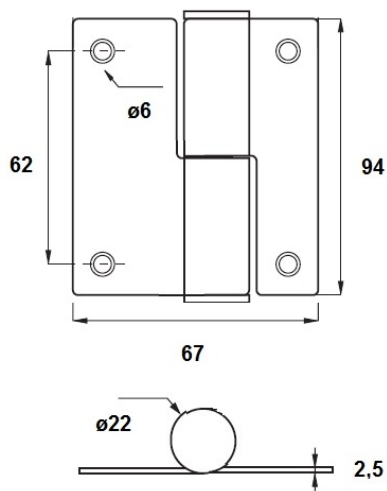

PRODUCT SHEET

Description:

Door Hinge 94x67x2.5mm, Up/Down, SS304 Brushed, RH, Inset Doors, F/Toilet Cubicles

Item number:

22.23.163-0

Units	Box	Carton	HS Code	Barcode
Pcs.	2	100	8302100090	
				5704866487191

Right hand hinge

Left hand hinge